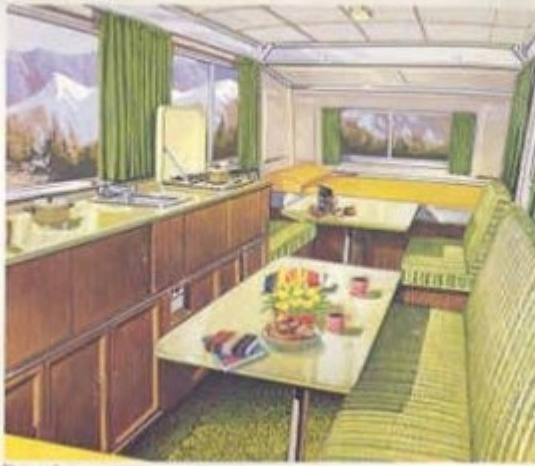

Ramada & Roamer $2,195 plus freight

Crank open a Ramada or a Roamer and you're on to something big—a living area that stretches for nearly 21 feet.

But it isn't just the space that's so impressive. It's the comfort inside the space.

Ramada comes with two double beds, and a dinette that converts to another bed for two. Plus, a gauchó couch with companion table that becomes a fourth double bed. There's also a portable toilet enclosure.

Roamer, likewise, provides sleeping space for eight, but with a slightly different floor plan: a six-foot-wide gauchó couch with table up front and a large dinette at the rear, both of which convert to double beds.

Both models have fully equipped kitchens—stainless steel sink, water tank, 3-burner gas range and ice box—all conveniently housed in a waist-high galley cabinet with plenty of storage room inside.

Plug in the 110/12V electrical system and you enjoy twin ceiling lights and power ventilator. Or, luxury options like a stereo sound system, gas furnace and refrigerator.

Roamer or Ramada. The big, beautiful choice is yours.

Ramada