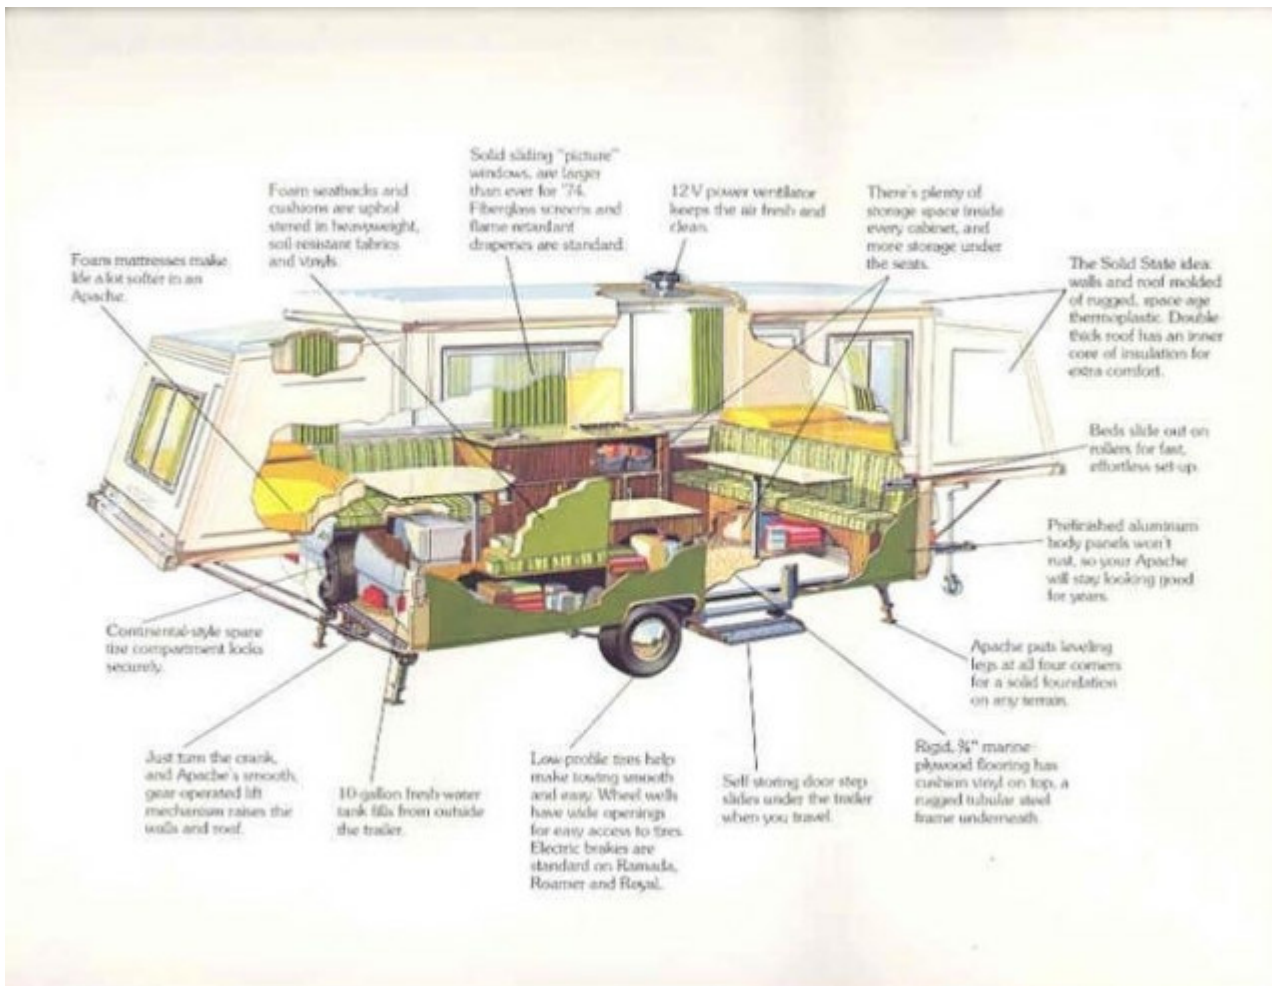

*Solid State Apache '74
Something to write home about.*

Ramada & Roamer \$2,195 plus freight

Crank open a Ramada or a Roamer and you're on to something big—a living area that stretches for nearly 21 feet.

But it isn't just the space that's so impressive. It's the comfort inside the space.

Ramada comes with two double beds, and a dinette that converts to another bed for two. Plus, a gauchó couch with companion table that becomes a fourth double bed. There's also a portable toilet enclosure.

Roamer, likewise, provides sleeping space for eight, but with a slightly different floor plan: a six-foot-wide gauchó couch with table up front and a large dinette at the rear, both of which convert to double beds.

Refrigerator. 2-cubic-foot capacity. Operates with 12V current or gas.

Deloux Canopy. Creates an outdoor living area protected from sun and rain.

Portable Toilet. Completely self-contained. No outside water or power source required.